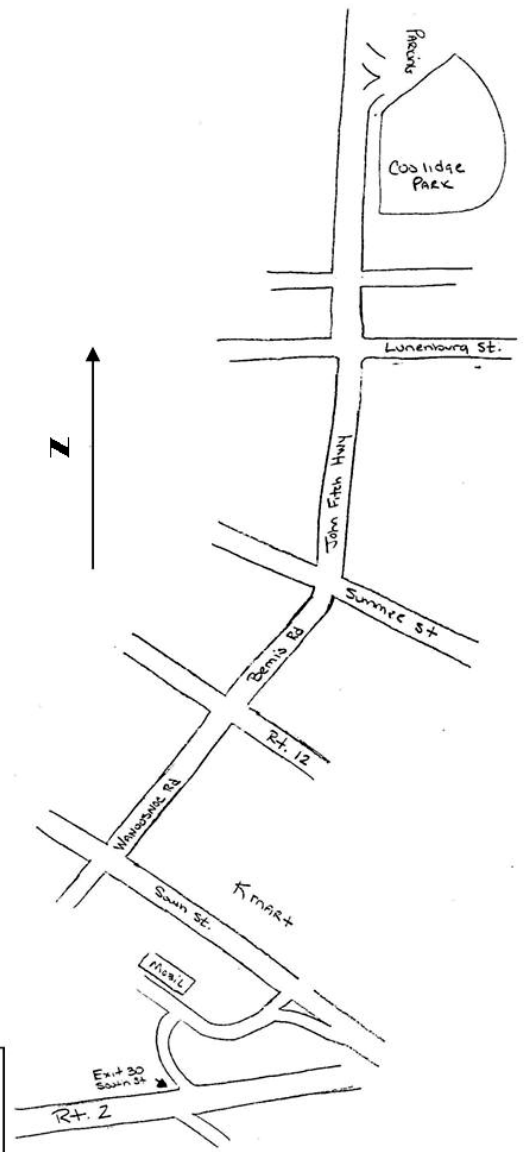

Fitchburg Fields

Fitchburg Youth Soccer Fields

MORAN PARK

COOLIDGE PARK

DIRECTIONS to MORAN PARK

From Rt. 2W take Exit 28
 Follow Rt. 31N to Rt. 2A (1 mile)
 Follow Rt. 2A to Rt. 12N (1.1 mile)
 Follow Rt. 12N to Moran Park
 (.9 mile)
 Take left into Moran Park

DIRECTIONS to COOLIDGE PARK

From Rt. 2W take Exit 30, at lights take left onto South St.
 At next light take right onto Wanoosnoc Rd.
 Follow Wanoosnoc to Bemis (.5 miles)
 Follow Bemis to the John Fitch Hwy (.5 miles)
 Continue on John Fitch Hwy (2 miles)
 Coolidge Park will be on your right past the base ball and street hockey centers.