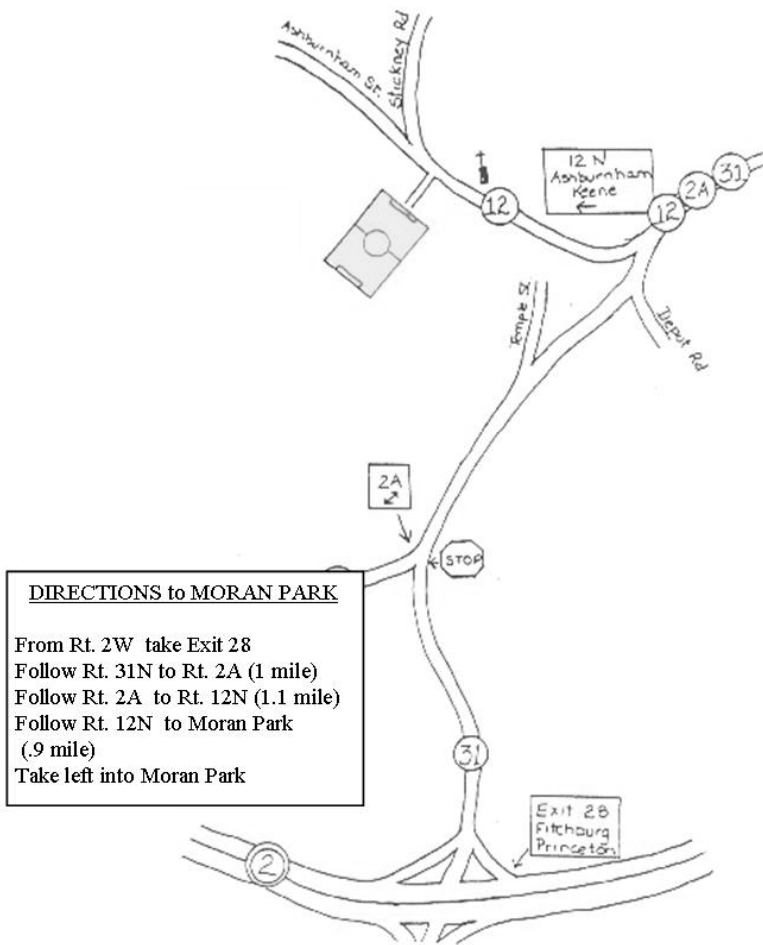

Fitchburg Fields

Fitchburg Youth Soccer Fields

MORAN PARK

COOLIDGE PARK

DIRECTIONS to MORAN PARK

From Rt. 2W take Exit 28
 Follow Rt. 31N to Rt. 2A (1 mile)
 Follow Rt. 2A to Rt. 12N (1.1 mile)
 Follow Rt. 12N to Moran Park
 (.9 mile)
 Take left into Moran Park

DIRECTIONS to COOLIDGE PARK

From Rt. 2W take Exit 30, at lights take left onto South St.
 At next light take right onto Wanoosnoc Rd.
 Follow Wanoosnoc to Bemis (.5 miles)
 Follow Bemis to the John Fitch Hwy (.5 miles)
 Continue on John Fitch Hwy (2 miles)
 Coolidge Park will be on your right past the base ball and street hockey centers.