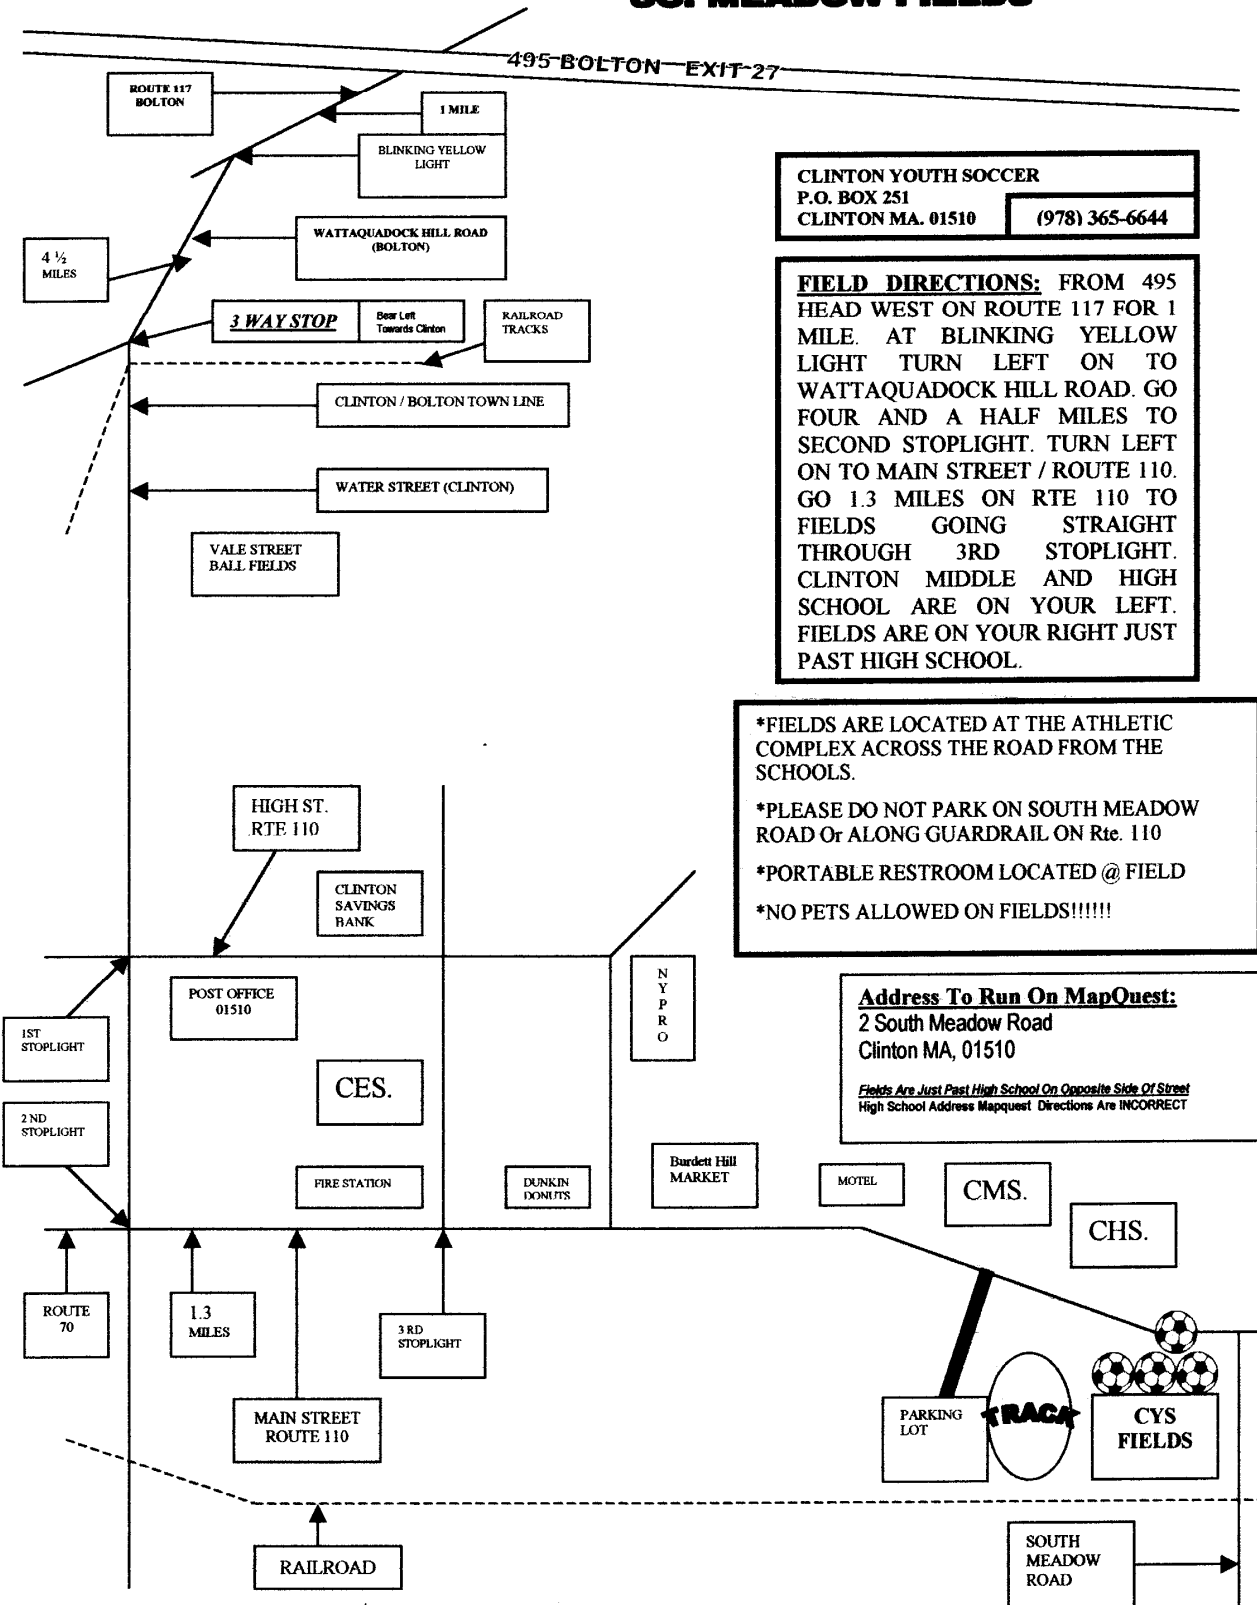

Clinton Fields

CLINTON YOUTH SOCCER SO. MEADOW FIELDS

CLINTON YOUTH SOCCER
P.O. BOX 251
CLINTON MA. 01510 (978) 365-6644

FIELD DIRECTIONS: FROM 495 HEAD WEST ON ROUTE 117 FOR 1 MILE. AT BLINKING YELLOW LIGHT TURN LEFT ON TO WATTAQUADOCK HILL ROAD. GO FOUR AND A HALF MILES TO SECOND STOPLIGHT. TURN LEFT ON TO MAIN STREET / ROUTE 110. GO 1.3 MILES ON RTE 110 TO FIELDS GOING STRAIGHT THROUGH 3RD STOPLIGHT. CLINTON MIDDLE AND HIGH SCHOOL ARE ON YOUR LEFT. FIELDS ARE ON YOUR RIGHT JUST PAST HIGH SCHOOL.

*FIELDS ARE LOCATED AT THE ATHLETIC COMPLEX ACROSS THE ROAD FROM THE SCHOOLS.
*PLEASE DO NOT PARK ON SOUTH MEADOW ROAD Or ALONG GUARDRAIL ON Rte. 110
*PORTABLE RESTROOM LOCATED @ FIELD
*NO PETS ALLOWED ON FIELDS!!!!!!

Address To Run On MapQuest:
2 South Meadow Road
Clinton MA, 01510
*Fields Are Just Past High School On Opposite Side Of Street
High School Address Mapquest Directions Are INCORRECT*